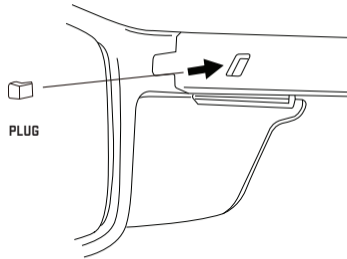

ASSEMBLY

To attach the side shields, find the corresponding side shield for the temple arm (side shields are labeled L and R for left and right) and insert the hook into the temple and push up until you hear the side shield click into place

REMOVAL

To remove it, use the included tool and insert it into the temple and pull down on the side shield to separate it from the frame. Note: The tools are labeled L and R for left and right.

PERMANENT PLUG INSERTION

To make the side shields permanently affixed to the frame, the plug needs to be inserted into the hole on the inside of the temple by the hinge. After attaching the side shields, firmly push the plug into the hole until it is flush with the temple. The side shield will not be removable after this is done.