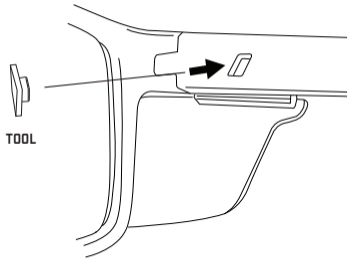

ASSEMBLY

To attach the side shields, find the corresponding side shield for the temple arm (side shields are labeled L and R for left and right) and insert the hook into the temple and push up until you hear the side shield click into place

REMOVAL

To remove it, use the included tool and insert it into the temple and pull down on the side shield to separate it from the frame. Note: The tools are labeled L and R for left and right.

PERMANENT PLUG INSERTION

To make the side shields permanently affixed to the frame, the plug needs to be inserted into the hole on the inside of the temple by the hinge. After attaching the side shields, firmly push the plug into the hole until it is flush with the temple. The side shield will not be removable after this is done.